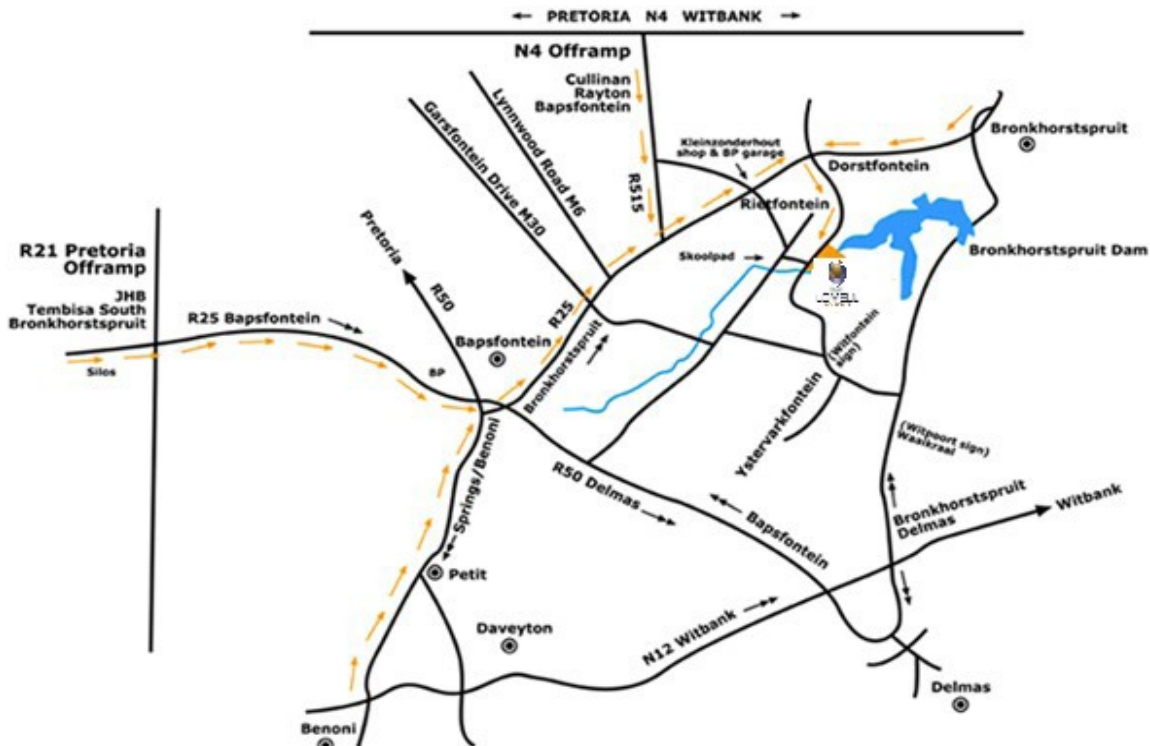

### Directions from Benoni:

1. Take Pretoria Road past the Rynfield Bunny Park towards Petit.
2. Keep straight on past Crystal Park, past Petit, past Bapsfontein-for approx 25km (R25).
3. Turn right at Dorstfontein Signboard(Big Oxbow Country Estate Signboard)
4. Approx. 8km on sand road, turn left into Lovell Industries/Oxbow Country Estate entrance.

### Directions from Johannesburg :

1. Take the R21 past Johannesburg International Airport towards Pretoria . Take the Bronkhorstspuit, Tembisa, JHB South Offramp, turn left towards Bronkhorstspuit/ Bapsfontein (travel straight on for approx. 20km). At the T-junction turn right towards Delmas, travel until you reach a 4-way stop turn left towards Bronkhorstspuit (R25).
2. Keep straight on, (landmarks to pass - Bapsfontein squatter camp, Welbekend police station, Kleinzonderhout BP/ General Dealers (approx 25km)).
3. Turn right at the Dorstfontein signboard. (Big Oxbow Country Estate Signboard)
4. Approx. 8km on sand road, turn left into Lovell Industries/Oxbow Country Estate entrance.

### Directions from Pretoria :

1. Take the N4 from Pretoria towards Witbank.
2. Take the Cullinan, Rayton, Bapsfontein offramp. Turn right towards Bapsfontein (travel approx 10-15km).
3. At the T-junction, turn left towards Bronkhorstspuit (R25).
4. Travel approx 10km, turn right at Dorstfontein Signboard(Big Oxbow Country Estate Signboard)
5. Approx. 8km on sand road, turn left into Lovell Industries/Oxbow Country Estate entrance.

### Directions from Pretoria East:

1. Take Lynnwood Road in an easterly direction, past Silver Lakes .
2. Travel straight on for approx. 22km until you reach a T-junction.
3. Turn left towards Bronkhorstspuit (R25).
4. Keep straight on for approx 14km, turn right at Dorstfontein Signboard.(Big Oxbow Country Estate Signboard)
5. Approx. 8km on sand road, turn left into Lovell Industries/Oxbow Country Estate entrance.